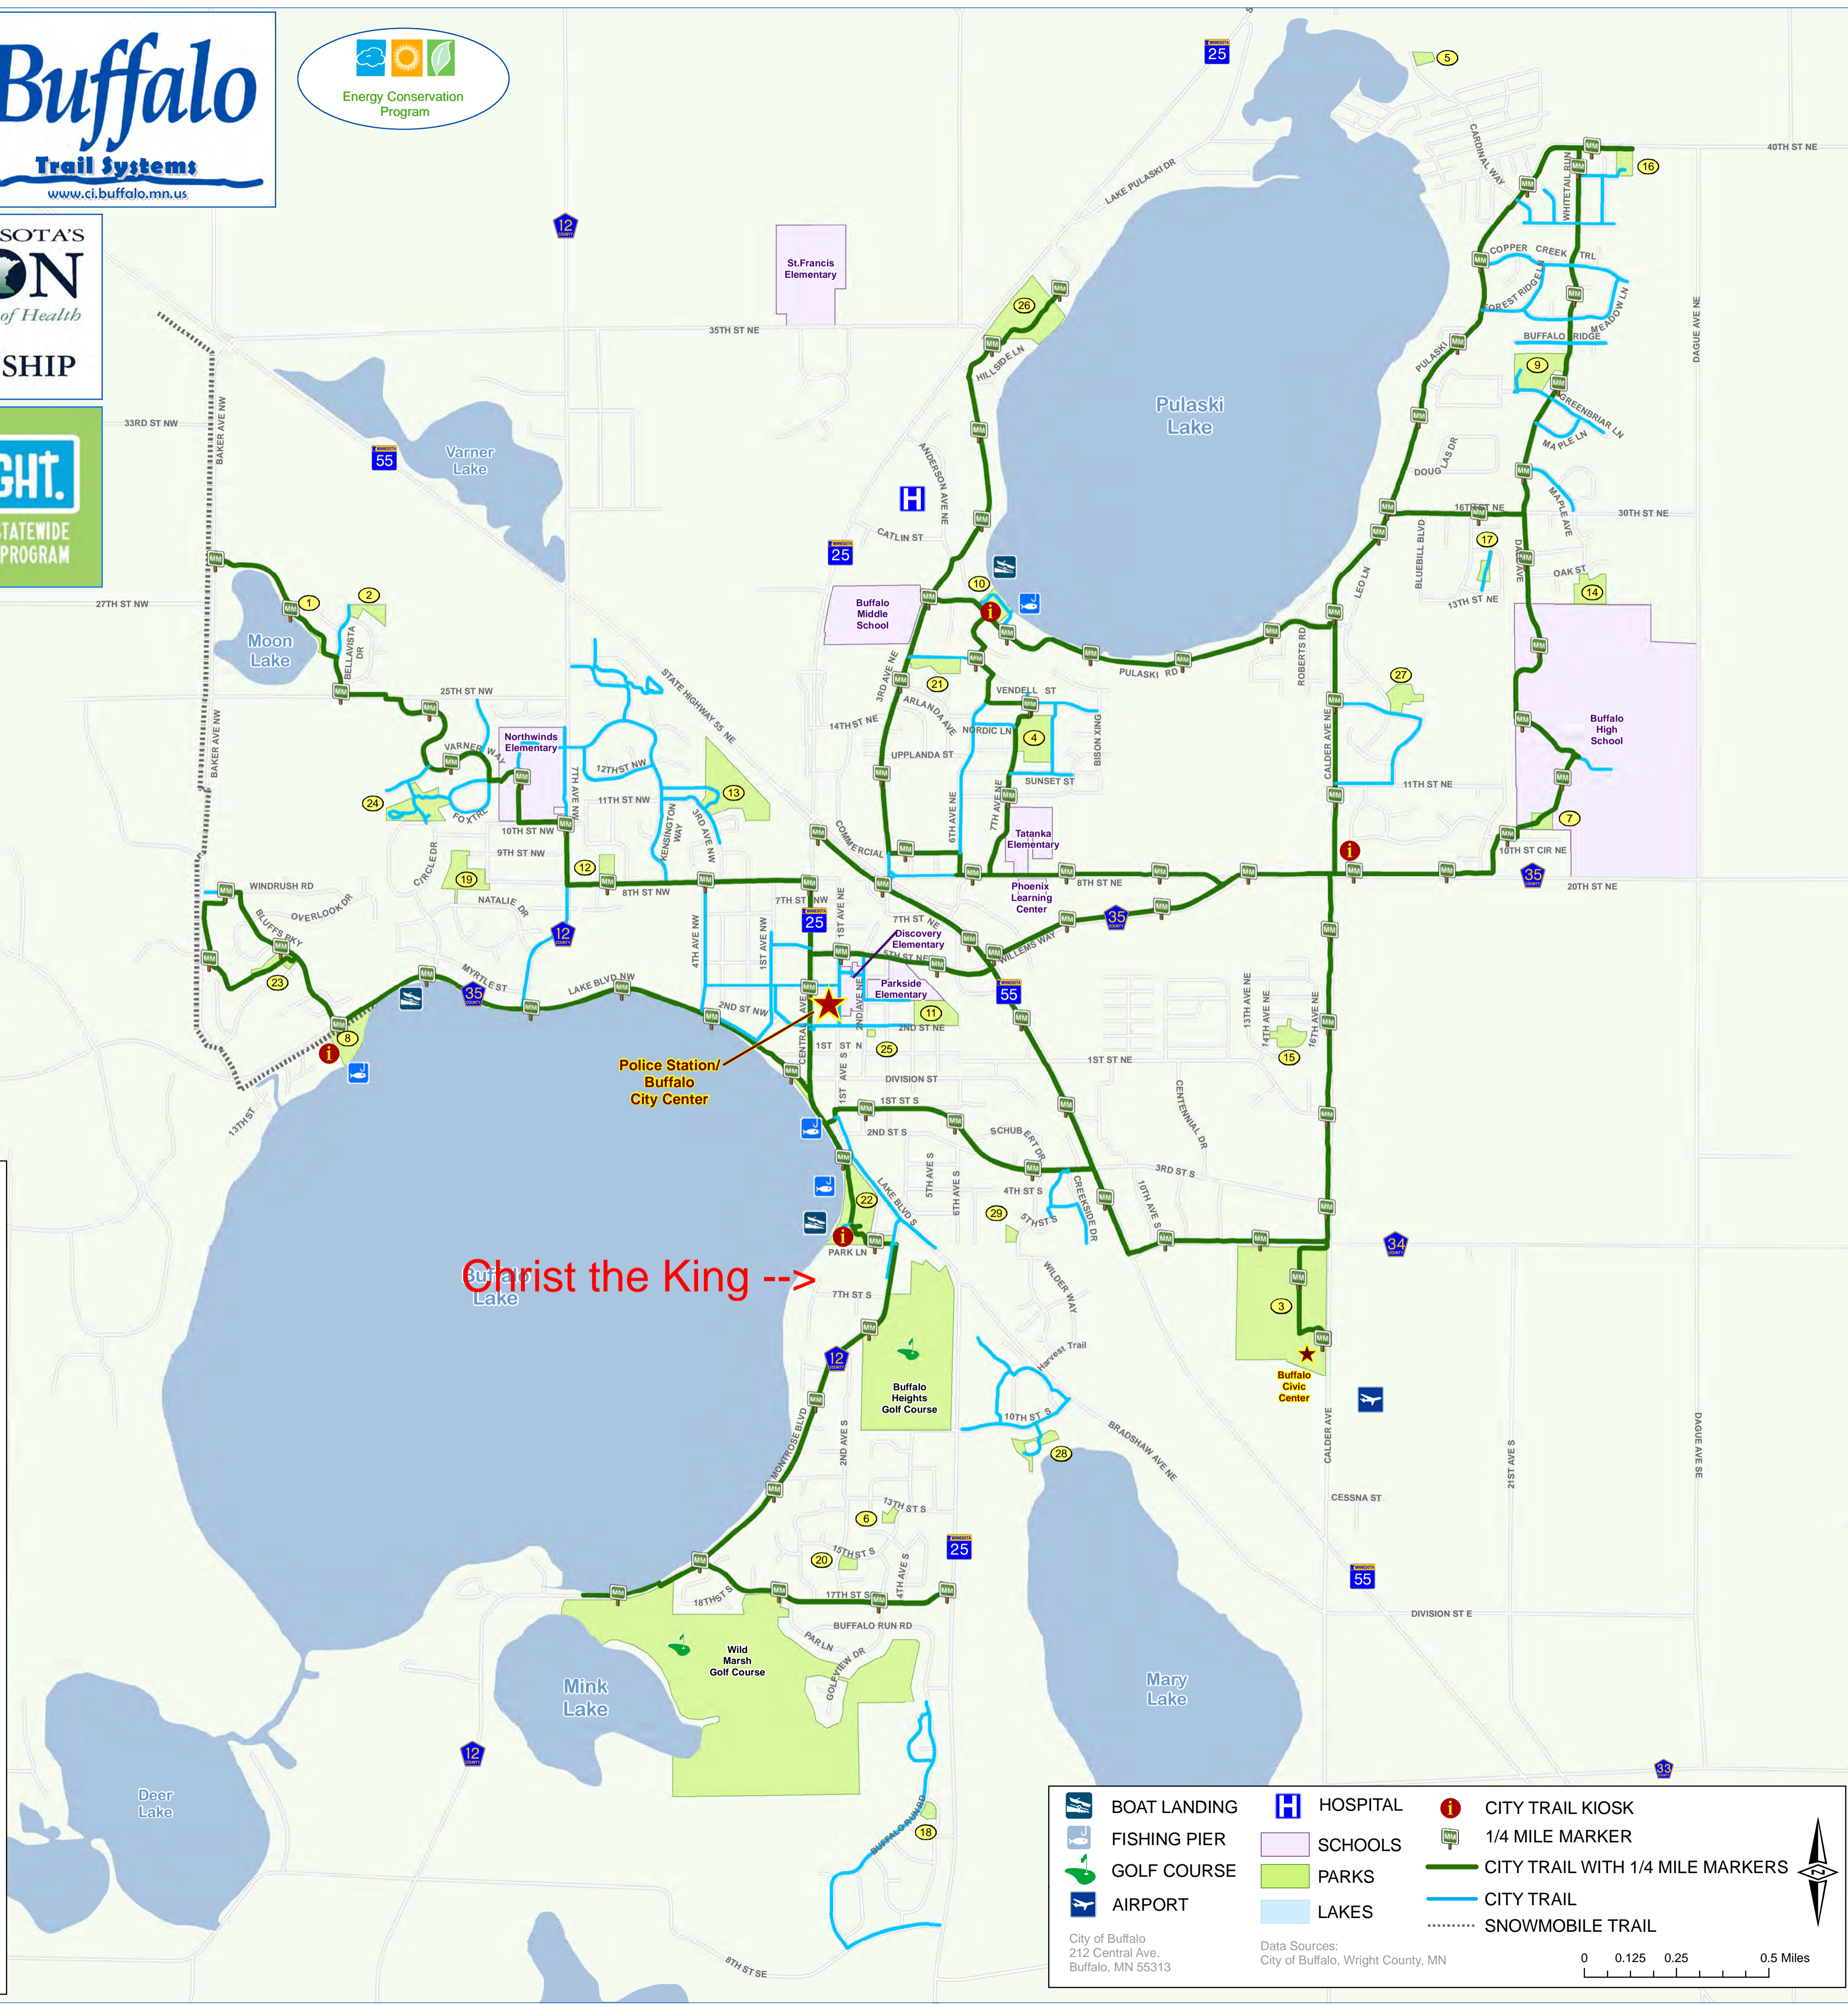

PARK NAME

- 1 Bella Vist Park South
- 2 Bella Vista Park North
- 3 Bentfield Mills Park
- 4 Buffalo Hills Park
- 5 Cardinal Park
- 6 Curly Park
- 7 Eastland Estates Park
- 8 Gary Mattson Park
- 9 Greenbriar Park
- 10 Griffing Park
- 11 Lion's Park
- 12 Methodist Church Park
- 13 Mills-Sturges Park
- 14 Myhran Park
- 15 Pine-Meadow Park
- 16 Prairie View Park
- 17 Pulaski Ponds Park
- 18 Rodeo Hills Park
- 19 Serenity Hills Park
- 20 Shonhaugen Park
- 21 Solbakken Park
- 22 Sturges Park
- 23 Sundance Ridge Park
- 24 Trapper's Pond Park
- 25 Veteran's Memorial Park
- 26 West Pulaski Park
- 27 Whispering Winds Park
- 28 Willow Glen Park
- 29 Willow Ridge Park

BOAT LANDING	HOSPITAL	CITY TRAIL KIOSK
FISHING PIER	SCHOOLS	1/4 MILE MARKER
GOLF COURSE	PARKS	CITY TRAIL WITH 1/4 MILE MARKERS
AIRPORT	LAKES	CITY TRAIL
		SNOWMOBILE TRAIL

City of Buffalo
212 Central Ave.
Buffalo, MN 55313

Data Sources:
City of Buffalo, Wright County, MN

0 0.125 0.25 0.5 Miles